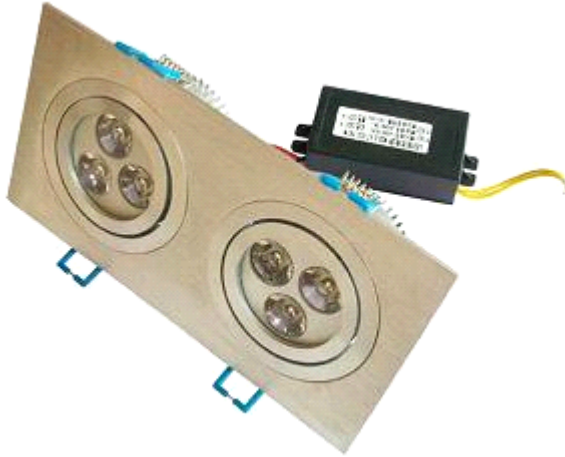

DATA SHEET

Model No. : High Power LED Ceiling Light 6×1W

Description:

- High Power Leds
- 6×1W
- 174.0×92.4×47.6mm

Add: No.5 Seoul Road, Qingdao Free Trade Zone, Shandong, China
Tel: +86-0532-86769291/86760027/86760028
Fax: +86-86760029
Web: <http://www.qdhehui.com/>

Part No: High Power LED Ceiling Light 6×1W

Picture:

Features:

- ※High luminous intensity.
- ※High efficiency
- ※Wide input voltage: 85~265V AC
- ※Instant light
- ※Available for all colors
- ※Easy-equipped
- ※More energy efficient than incandescent and most halogen lamps
- ※No UV
- ※Very long operating life (50000h)

Applications

1	General lights
2	Decorative and entertainment illumination
3	Signal and symbol luminaries for orientation marker lights

Dimensions

- Notes: 1. All dimensions unit in mm.
2. The tolerance is $\pm 0.25\text{mm}$ unless otherwise noted.

Typical Performance (Ta =25°C)

Items	Symbol	Min.	Typ.	Max.	Unit
Input Voltage	Vin	85	220	265	V
Viewing Angle	θ	—	15	—	deg
Net Weight	W	—	450	—	g
Estimated Life	Life	—	50000	—	hrs
Body Temperature	T	—		45	°C