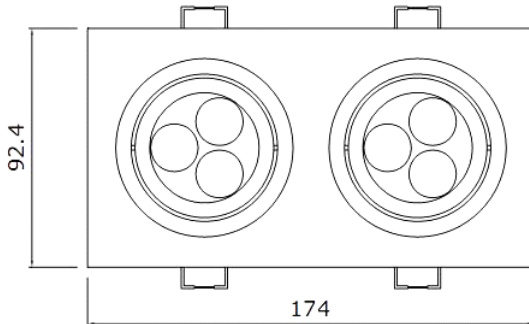

DATA SHEET

Model No. : High Power LED Ceiling Light 6×1W

Description:

- High Power Leds
- 6×1W
- 174.0×92.4×47.6mm

Add: No.5 Seoul Road, Qingdao Free Trade Zone, Shandong, China
Tel: +86-0532-86769291/86760027/86760028
Fax: +86-86760029
Web: <http://www.qdhehui.com/>

Applications

1	General lights
2	Decorative and entertainment illumination
3	Signal and symbol luminaries for orientation marker lights

Dimensions

- Notes: 1. All dimensions unit in mm.
2. The tolerance is $\pm 0.25\text{mm}$ unless otherwise noted.

Typical Performance (Ta =25°C)

Items	Symbol	Min.	Typ.	Max.	Unit
Input Voltage	Vin	85	220	265	V
Viewing Angle	θ	—	15	—	deg
Net Weight	W	—	450	—	g
Estimated Life	Life	—	50000	—	hrs
Body Temperature	T	—		45	°C