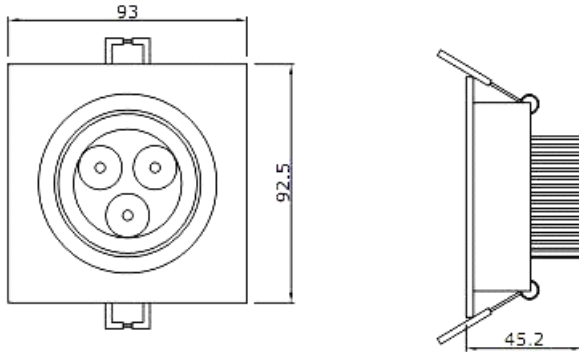

DATA SHEET

Model No. : High Power LED Ceiling Light 3×1W

Description:

- High Power Leds
- 3×1W
- 93.0×93.0×45.2mm

Add: No.5 Seoul Road, Qingdao Free Trade Zone, Shandong, China

Tel: +86-0532-86769291/86760027/86760028

Fax: +86-86760029

Web: <http://www.qdhehui.com/>

Part No: High Power LED Ceiling Light 3×1W

Picture:

Features:

- ※High luminous intensity.
- ※High efficiency
- ※Wide input voltage: 85~265V AC
- ※Instant light
- ※Available for all colors
- ※Easy-equipped
- ※More energy efficient than incandescent and most halogen lamps
- ※No UV
- ※Very long operating life (50000h)

Applications

1	General lights
2	Decorative and entertainment illumination
3	Signal and symbol luminaries for orientation marker lights

Dimensions

- Notes: 1. All dimensions unit in mm.
2. The tolerance is $\pm 0.25\text{mm}$ unless otherwise noted.

Typical Performance (Ta =25℃)

Items	Symbol	Min.	Typ.	Max.	Unit
Input Voltage	Vin	85	220	265	V
Viewing Angle	θ	—	15	—	deg
Net Weight	W	—	218	—	g
Estimated Life	Life	—	50000	—	hrs
Body Temperature	T	—		45	℃